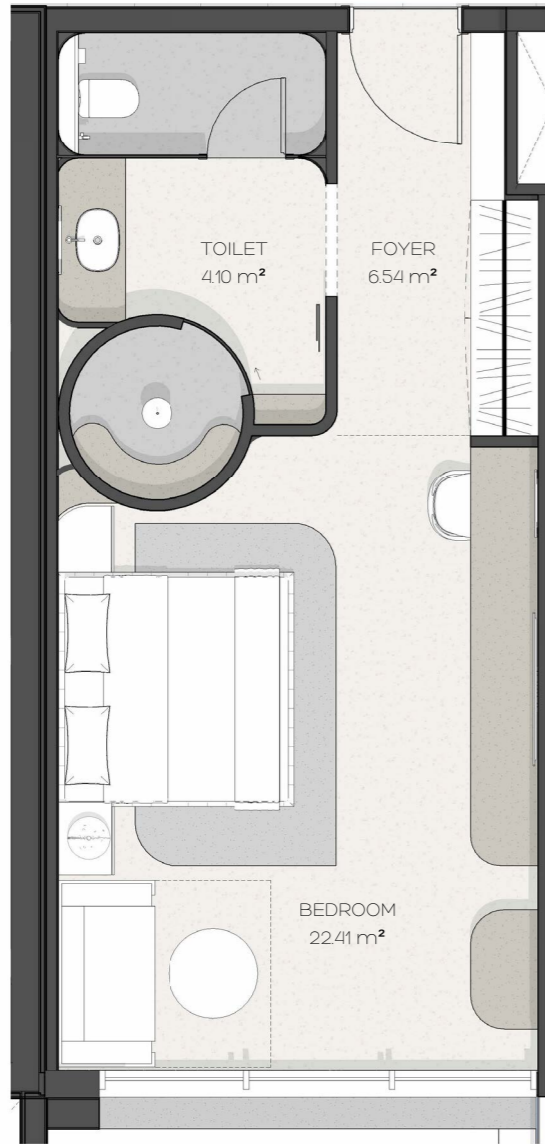

TOTAL AREA 135.28 SQM

2 BEDROOM APARTMENT

2 BEDROOM APARTMENT

BRANDED RESIDENCE

3 BEDROOM

3 BEDROOM APARTMENT

INTERNAL AREA 163.26 SQM

BALCONY AREA 6.95 SQM

TOTAL AREA 170.21 SQM

HOTEL ROOMS

HOTEL ROOMS

MELIA HOTEL ROOM

MELIA HOTEL ROOM

INTERNAL AREA 42.34 SQM

BALCONY AREA - SQM

TOTAL AREA 42.34 SQM

HOTEL ROOMS

DELUXE HOTEL

DELUXE HOTEL ROOM

INTERNAL AREA	42.34 SQM
BALCONY AREA	- SQM
TOTAL AREA	42.34 SQM

DELUXE HOTEL ROOM

DELUXE HOTEL ROOM

HOTEL ROOMS

PREMIUM HOTEL ROOM

PREMIUM HOTEL ROOM TYPE A

INTERNAL AREA 41.99 SQM

BALCONY AREA 6.52 SQM

TOTAL AREA 48.94 SQM

PREMIUM HOTEL ROOM TYPE

HOTEL ROOMS

PREMIUM HOTEL ROOM

PREMIUM HOTEL ROOM TYPE B