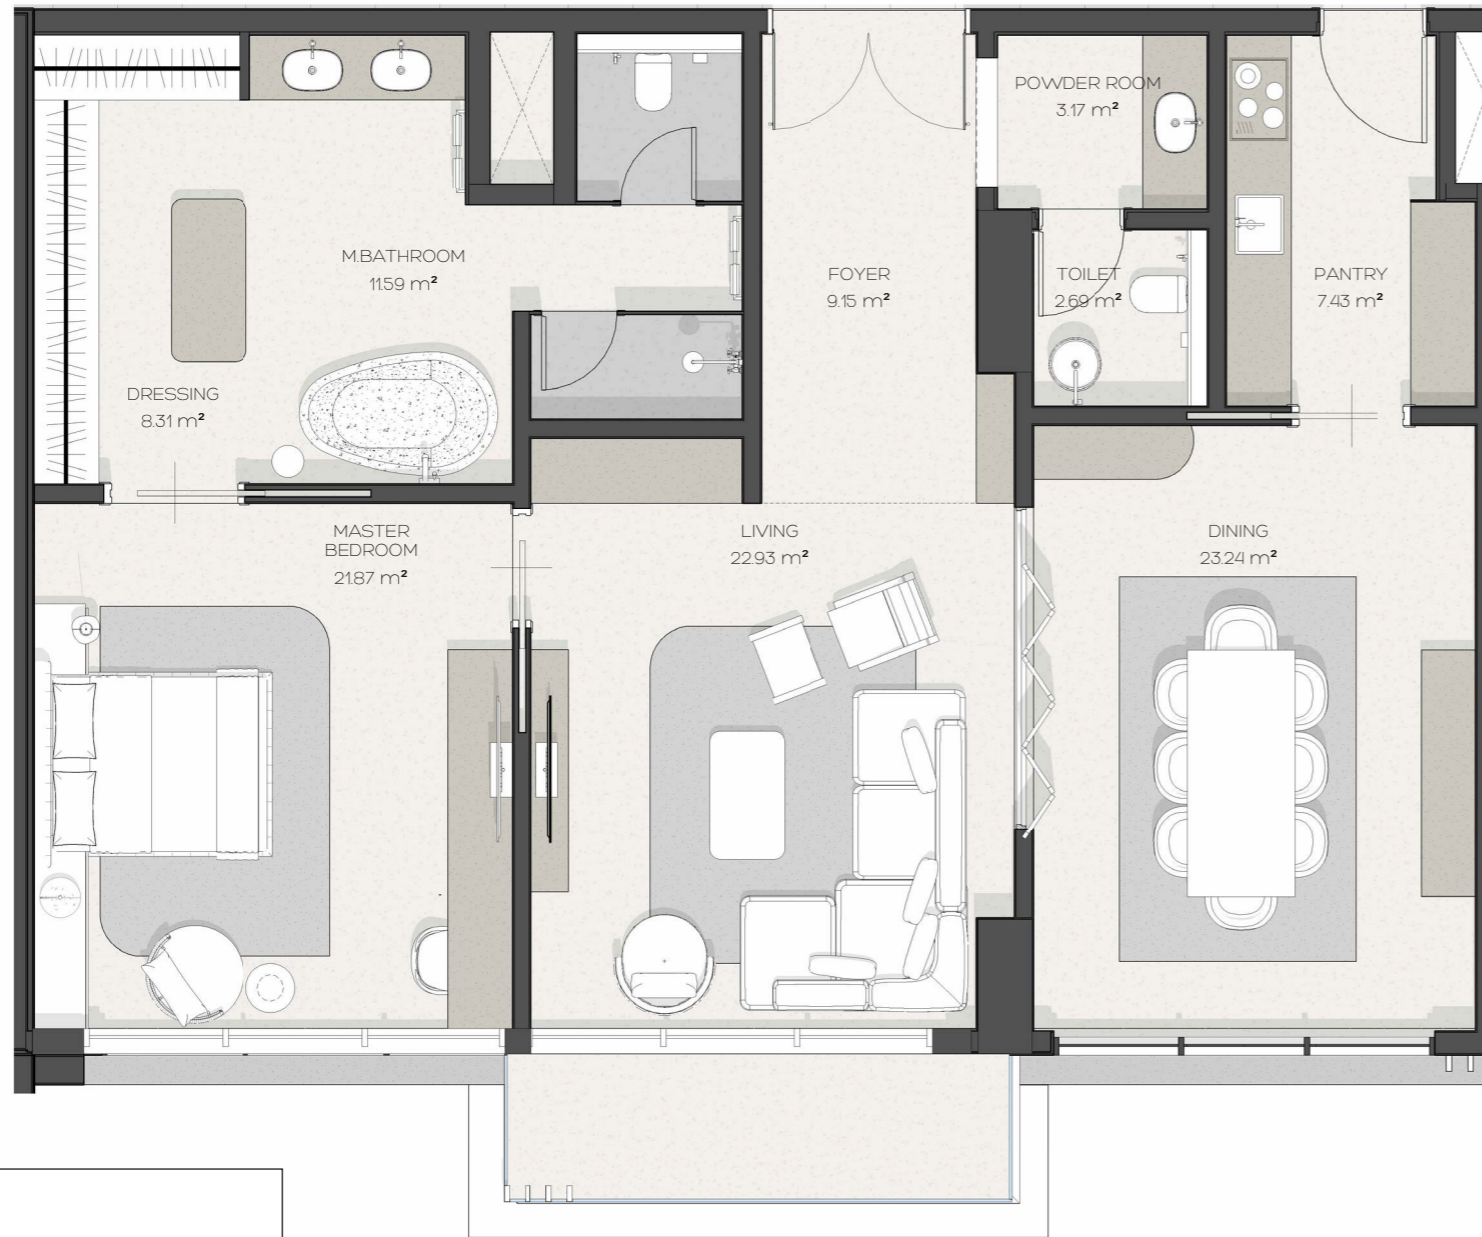

TOTAL AREA 170.21 SQM

HOTEL ROOMS

HOTEL ROOMS

MELIA HOTEL ROOM

MELIA HOTEL ROOM

INTERNAL AREA 42.34 SQM

BALCONY AREA - SQM

TOTAL AREA 42.34 SQM

PREMIUM HOTEL ROOM TYPE A

INTERNAL AREA 41.99 SQM

BALCONY AREA 6.52 SQM

TOTAL AREA 48.94 SQM

PREMIUM HOTEL ROOM TYPE

HOTEL ROOMS

PREMIUM HOTEL ROOM

PREMIUM HOTEL ROOM TYPE B

INTERNAL AREA	41.99 SQM
BALCONY AREA	6.52 SQM
TOTAL AREA	48.94 SQM

PREMIUM HOTEL ROOM TYPE B

HOTEL ROOMS

SUIT HOTEL ROOM

SUIT HOTEL ROOM

INTERNAL AREA	79.15 SQM
BALCONY AREA	6.95 SQM
TOTAL AREA	86.10 SQM

SUIT HOTEL ROOM

SUIT HOTEL ROOM

HOTEL ROOMS

MASTER SUIT HOTEL

MASTER SUIT HOTEL ROOM

INTERNAL AREA 122.50 SQM

BALCONY AREA 6.95 SQM

TOTAL AREA 129.45 SQM

MELIÀ