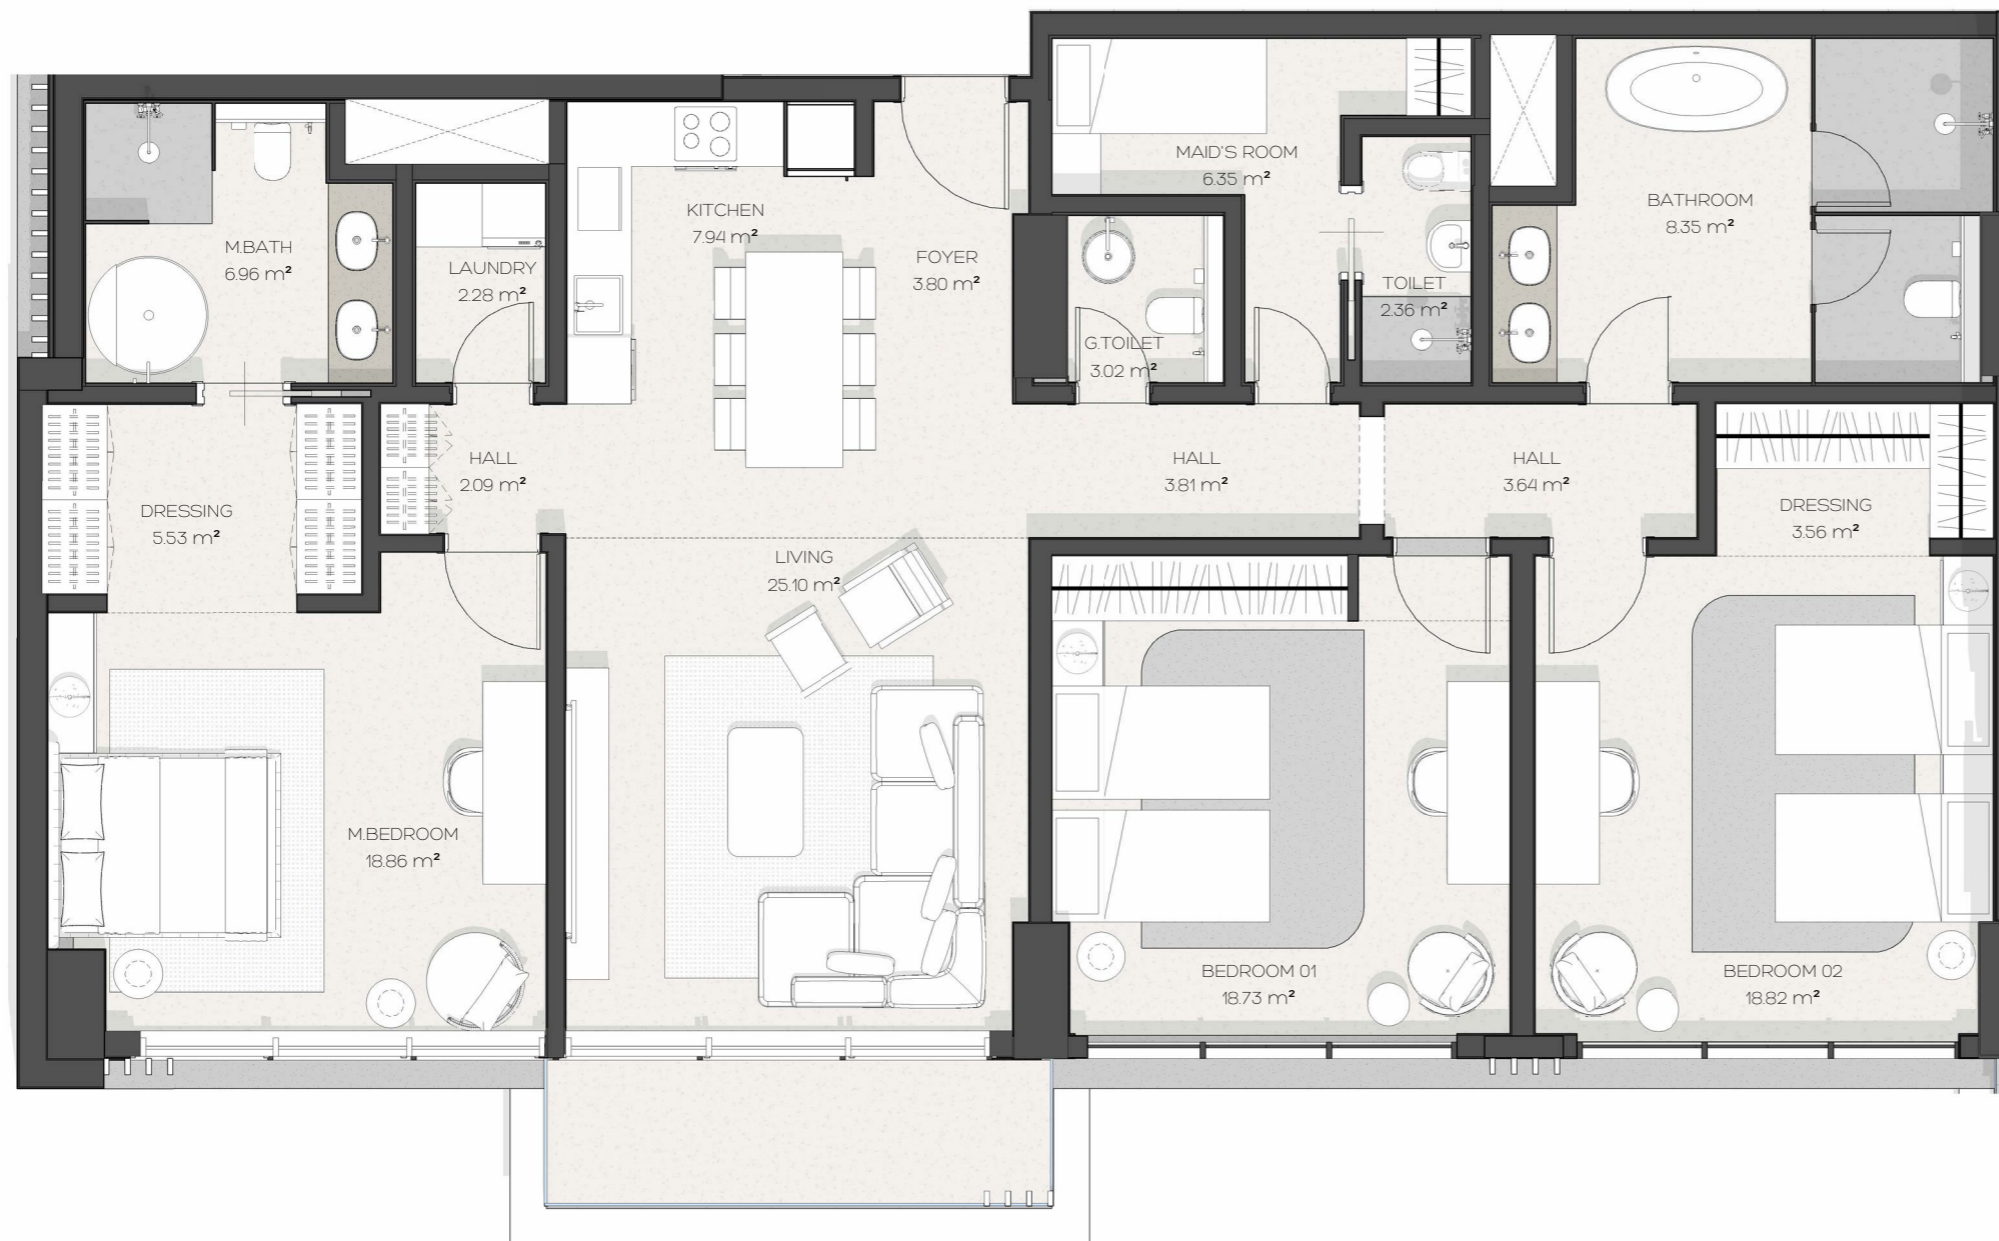

TOTAL AREA 135.28 SQM

2 BEDROOM APARTMENT

2 BEDROOM APARTMENT

BRANDED RESIDENCE

3 BEDROOM

3 BEDROOM APARTMENT

INTERNAL AREA 163.26 SQM

BALCONY AREA 6.95 SQM

TOTAL AREA 170.21 SQM

HOTEL ROOMS

HOTEL ROOMS

MELIA HOTEL ROOM

MELIA HOTEL ROOM

INTERNAL AREA 42.34 SQM

BALCONY AREA - SQM

TOTAL AREA 42.34 SQM

HOTEL ROOMS

DELUXE HOTEL

DELUXE HOTEL ROOM

INTERNAL AREA	42.34 SQM
BALCONY AREA	- SQM
TOTAL AREA	42.34 SQM

DELUXE HOTEL ROOM

DELUXE HOTEL ROOM

HOTEL ROOMS

PREMIUM HOTEL ROOM

PREMIUM HOTEL ROOM TYPE A

INTERNAL AREA 41.99 SQM

BALCONY AREA 6.52 SQM

TOTAL AREA 48.94 SQM

PREMIUM HOTEL ROOM TYPE

HOTEL ROOMS

PREMIUM HOTEL ROOM

PREMIUM HOTEL ROOM TYPE B