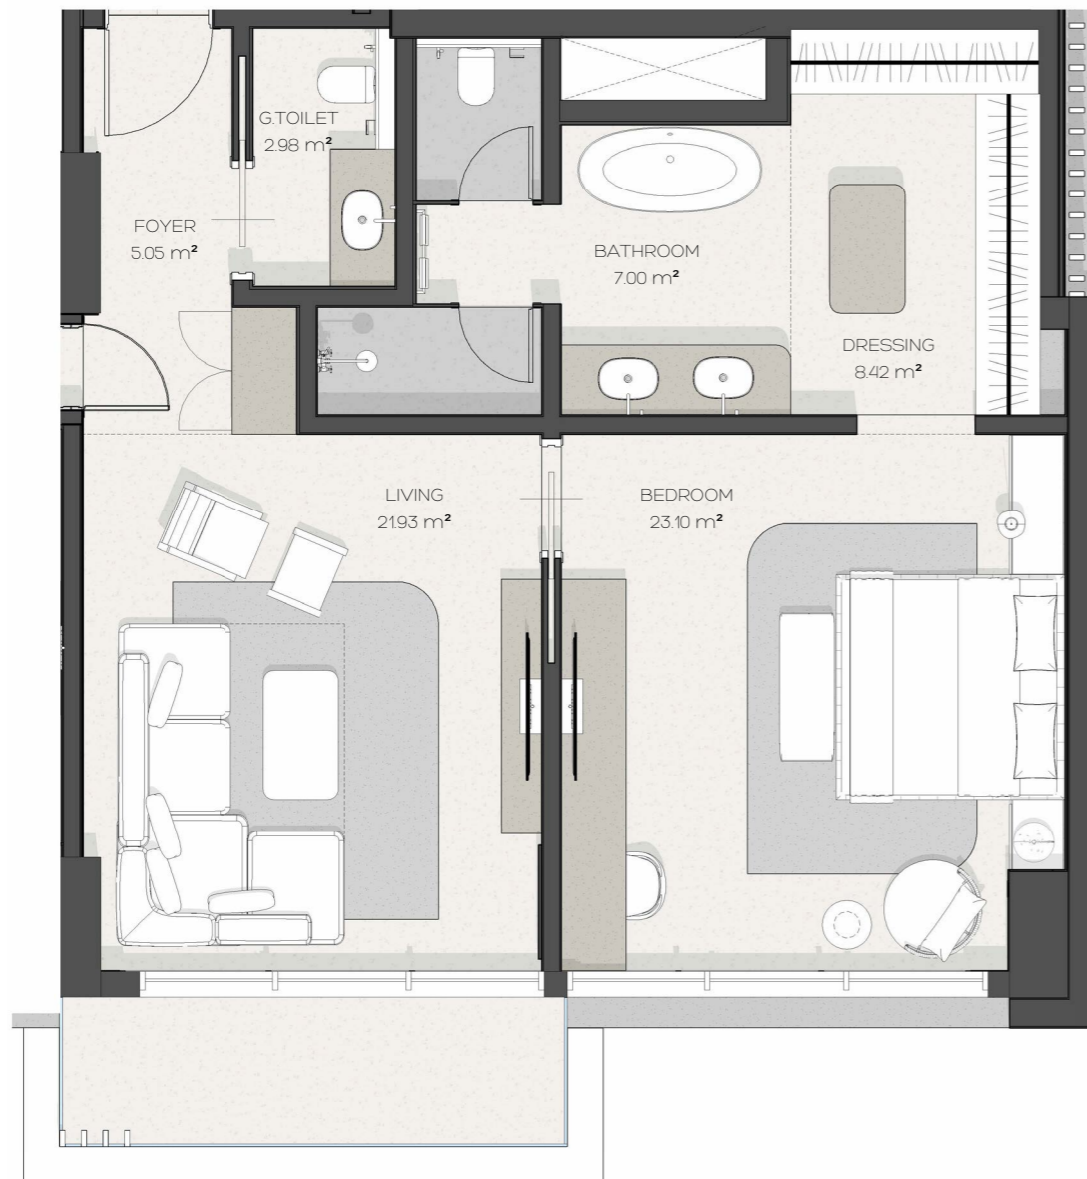

TOTAL AREA 170.21 SQM

HOTEL ROOMS

HOTEL ROOMS

MELIA HOTEL ROOM

MELIA HOTEL ROOM

INTERNAL AREA 42.34 SQM

BALCONY AREA - SQM

TOTAL AREA 42.34 SQM

PREMIUM HOTEL ROOM TYPE A

INTERNAL AREA 41.99 SQM

BALCONY AREA 6.52 SQM

TOTAL AREA 48.94 SQM

PREMIUM HOTEL ROOM TYPE

HOTEL ROOMS

PREMIUM HOTEL ROOM

PREMIUM HOTEL ROOM TYPE B

INTERNAL AREA	41.99 SQM
BALCONY AREA	6.52 SQM
TOTAL AREA	48.94 SQM

PREMIUM HOTEL ROOM TYPE B

HOTEL ROOMS

SUIT HOTEL ROOM

SUIT HOTEL ROOM

INTERNAL AREA	79.15 SQM
BALCONY AREA	6.95 SQM
TOTAL AREA	86.10 SQM

SUIT HOTEL ROOM

SUIT HOTEL ROOM

HOTEL ROOMS

MASTER SUIT HOTEL

MASTER SUIT HOTEL ROOM

INTERNAL AREA 122.50 SQM

BALCONY AREA 6.95 SQM

TOTAL AREA 129.45 SQM

MELIÀ