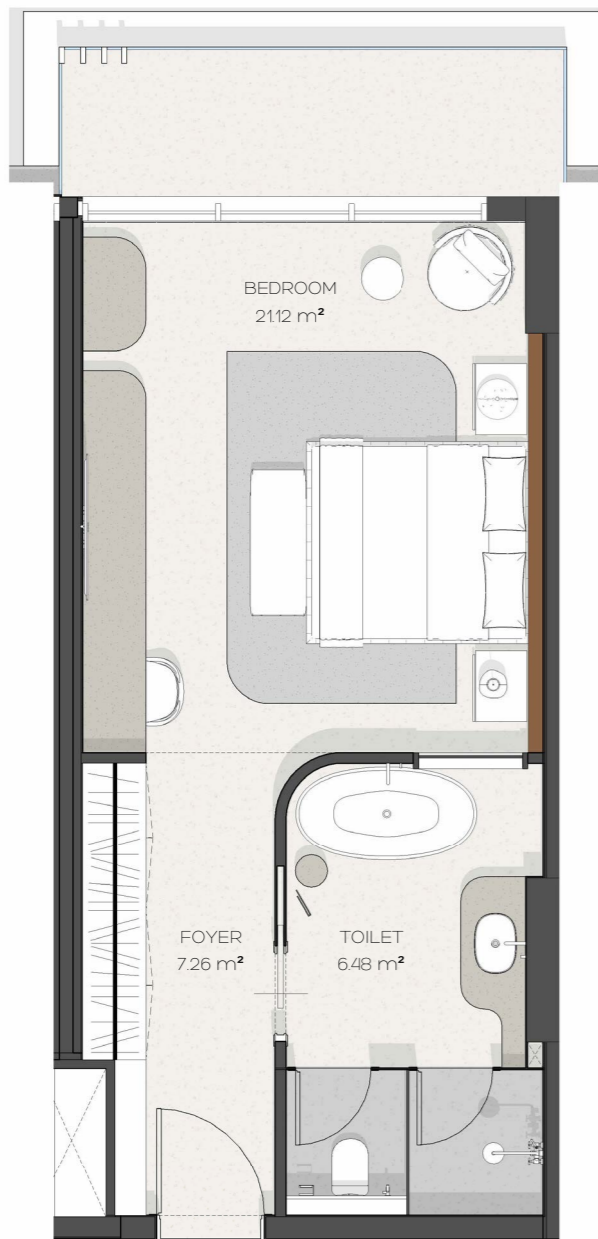

TOTAL AREA 170.21 SQM

HOTEL ROOMS

HOTEL ROOMS

MELIA HOTEL ROOM

MELIA HOTEL ROOM

INTERNAL AREA 42.34 SQM

BALCONY AREA - SQM

TOTAL AREA 42.34 SQM

PREMIUM HOTEL ROOM TYPE A

INTERNAL AREA 41.99 SQM

BALCONY AREA 6.52 SQM

TOTAL AREA 48.94 SQM

PREMIUM HOTEL ROOM TYPE

HOTEL ROOMS

PREMIUM HOTEL ROOM

PREMIUM HOTEL ROOM TYPE B

INTERNAL AREA	41.99 SQM
BALCONY AREA	6.52 SQM
TOTAL AREA	48.94 SQM

PREMIUM HOTEL ROOM TYPE B

HOTEL ROOMS

SUIT HOTEL ROOM

SUIT HOTEL ROOM

INTERNAL AREA	79.15 SQM
BALCONY AREA	6.95 SQM
TOTAL AREA	86.10 SQM

SUIT HOTEL ROOM

SUIT HOTEL ROOM

HOTEL ROOMS

MASTER SUIT HOTEL

MASTER SUIT HOTEL ROOM

INTERNAL AREA 122.50 SQM

BALCONY AREA 6.95 SQM

TOTAL AREA 129.45 SQM

MELIÀ