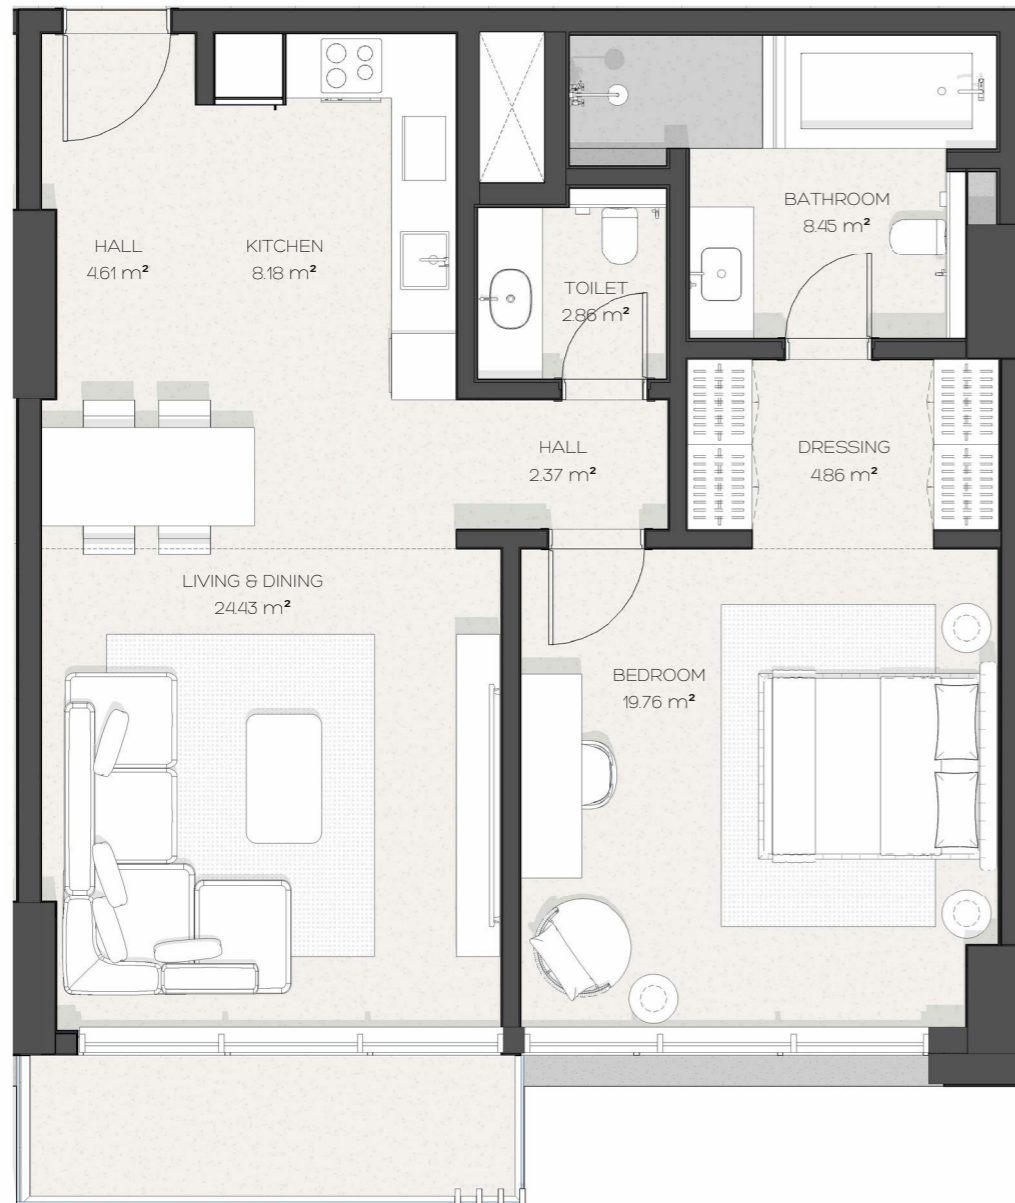

MELIA BEACHFRONT

CONCEPT DESIGN
MARCH 2026

A RESORT EXPERIENCE

BRANDED RESIDENCE

BRANDED RESIDENCE

STUDIO APARTMENT

STUDIO APARMENT

INTERNAL AREA 42.03 SQM

BALCONY AREA 6.95 SQM

TOTAL AREA 48.97 SQM

STUDIO APARTMENT

BRANDED RESIDENCE

1 BEDROOM

1 BEDROOM APARTMENT

INTERNAL AREA 79.00 SQM

BALCONY AREA 6.95 SQM

TOTAL AREA 85.95 SQM

1 BEDROOM APARTMENT

1 BEDROOM APARTMENT

BRANDED RESIDENCE

2 BEDROOM

2 BEDROOM APARMENT

INTERNAL AREA 128.33 SQM

BALCONY AREA 6.95 SQM

TOTAL AREA 135.28 SQM

2 BEDROOM APARTMENT

2 BEDROOM APARTMENT

BRANDED RESIDENCE

3 BEDROOM

3 BEDROOM APARTMENT

INTERNAL AREA 163.26 SQM

BALCONY AREA 6.95 SQM