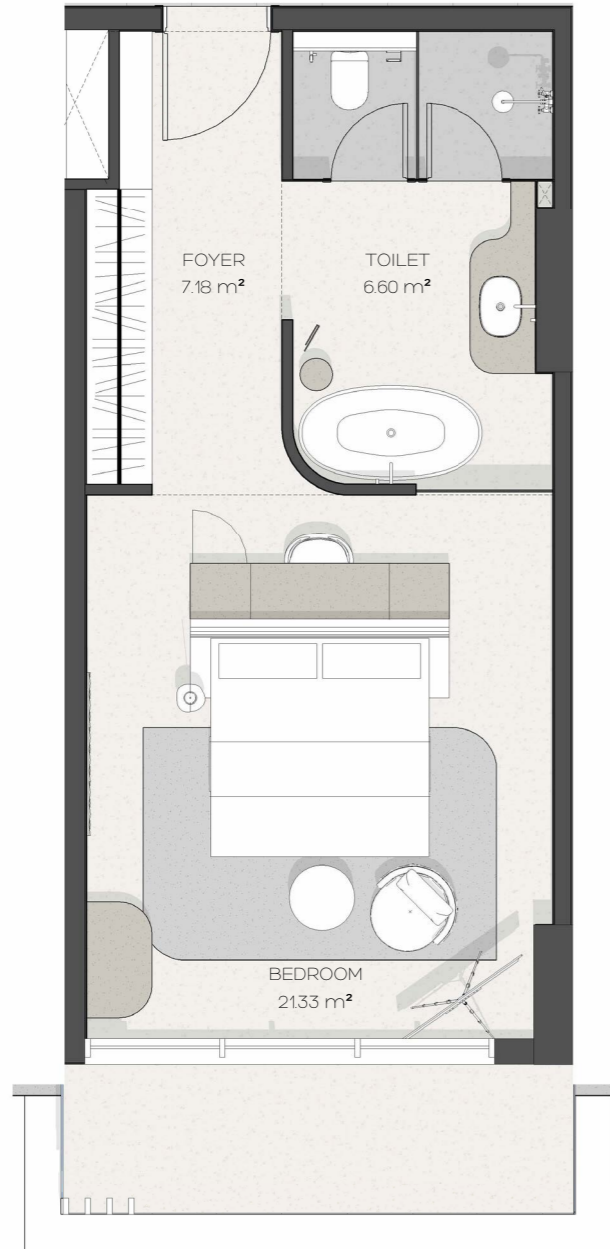

TOTAL AREA 170.21 SQM

HOTEL ROOMS

HOTEL ROOMS

MELIA HOTEL ROOM

MELIA HOTEL ROOM

INTERNAL AREA 42.34 SQM

BALCONY AREA - SQM

TOTAL AREA 42.34 SQM

HOTEL ROOMS

DELUXE HOTEL

DELUXE HOTEL ROOM

INTERNAL AREA	42.34 SQM
BALCONY AREA	- SQM
TOTAL AREA	42.34 SQM

DELUXE HOTEL ROOM

DELUXE HOTEL ROOM

HOTEL ROOMS

PREMIUM HOTEL ROOM

PREMIUM HOTEL ROOM TYPE A

INTERNAL AREA 41.99 SQM

BALCONY AREA 6.52 SQM

TOTAL AREA 48.94 SQM

PREMIUM HOTEL ROOM TYPE

HOTEL ROOMS

PREMIUM HOTEL ROOM

PREMIUM HOTEL ROOM TYPE B

INTERNAL AREA	41.99 SQM
BALCONY AREA	6.52 SQM
TOTAL AREA	48.94 SQM

PREMIUM HOTEL ROOM TYPE B

HOTEL ROOMS

SUIT HOTEL ROOM

SUIT HOTEL ROOM

INTERNAL AREA	79.15 SQM
BALCONY AREA	6.95 SQM
TOTAL AREA	86.10 SQM

SUIT HOTEL ROOM