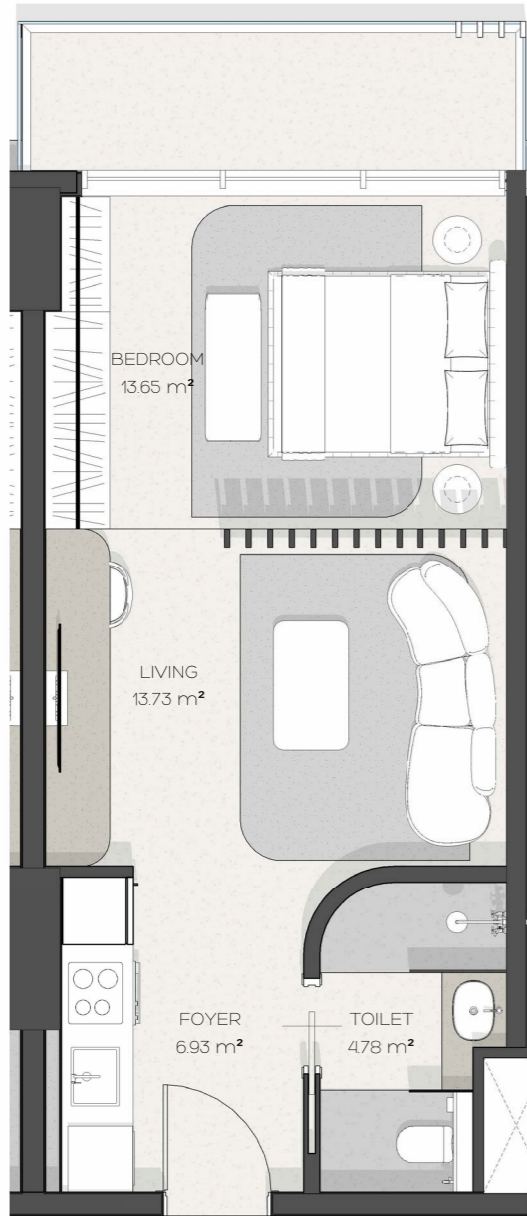

MELIA BEACHFRONT

CONCEPT DESIGN
MARCH 2026

A RESORT EXPERIENCE

BRANDED RESIDENCE

BRANDED RESIDENCE

STUDIO APARTMENT

STUDIO APARMENT

INTERNAL AREA 42.03 SQM

BALCONY AREA 6.95 SQM

TOTAL AREA 48.97 SQM

STUDIO APARTMENT

BRANDED RESIDENCE

1 BEDROOM

1 BEDROOM APARTMENT

INTERNAL AREA 79.00 SQM

BALCONY AREA 6.95 SQM

TOTAL AREA 85.95 SQM

1 BEDROOM APARTMENT

1 BEDROOM APARTMENT

BRANDED RESIDENCE

2 BEDROOM

2 BEDROOM APARMENT

INTERNAL AREA 128.33 SQM

BALCONY AREA 6.95 SQM

TOTAL AREA 170.21 SQM

HOTEL ROOMS

HOTEL ROOMS

MELIA HOTEL ROOM

MELIA HOTEL ROOM

INTERNAL AREA 42.34 SQM

BALCONY AREA - SQM

TOTAL AREA 42.34 SQM