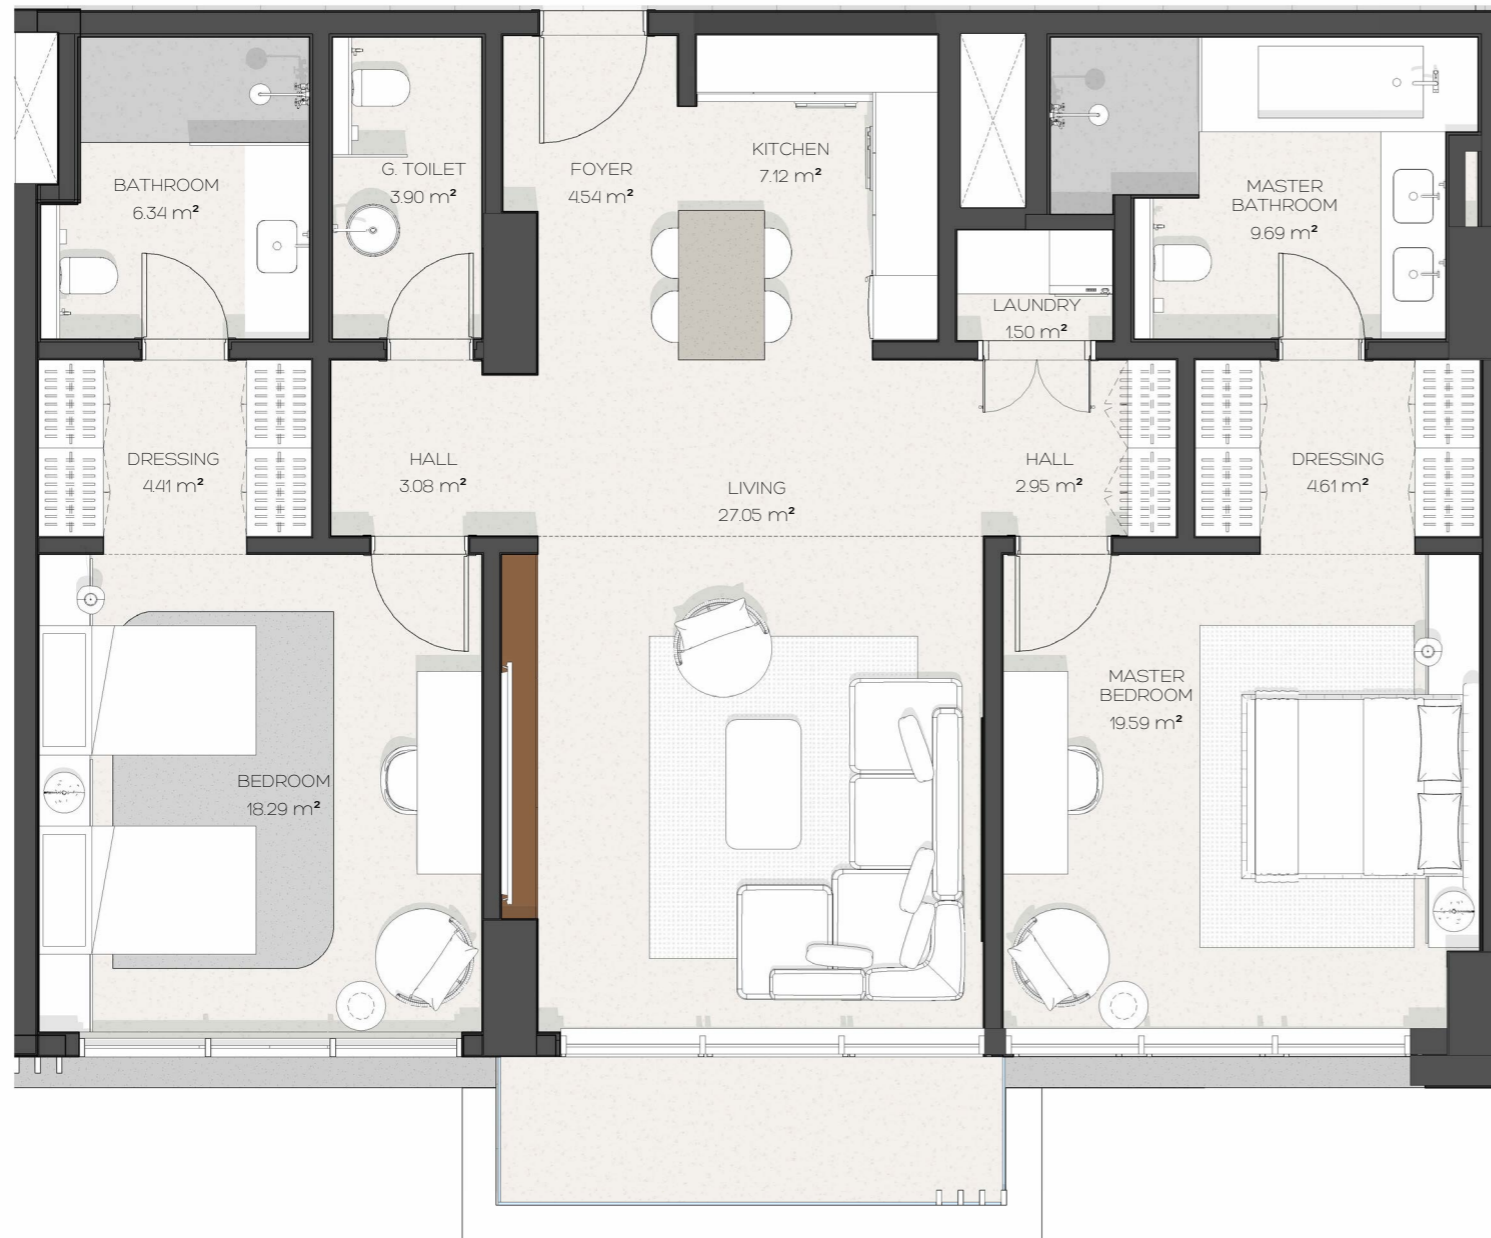

BALCONY AREA 6.95 SQM

TOTAL AREA 48.97 SQM

STUDIO APARTMENT

BRANDED RESIDENCE

1 BEDROOM

1 BEDROOM APARTMENT

INTERNAL AREA 79.00 SQM

BALCONY AREA 6.95 SQM

TOTAL AREA 85.95 SQM

1 BEDROOM APARTMENT

1 BEDROOM APARTMENT

BRANDED RESIDENCE

2 BEDROOM

2 BEDROOM APARMENT

INTERNAL AREA 128.33 SQM

BALCONY AREA 6.95 SQM

TOTAL AREA 135.28 SQM

2 BEDROOM APARTMENT

2 BEDROOM APARTMENT

BRANDED RESIDENCE

3 BEDROOM

3 BEDROOM APARTMENT

INTERNAL AREA 163.26 SQM

BALCONY AREA 6.95 SQM

TOTAL AREA 170.21 SQM

HOTEL ROOMS

HOTEL ROOMS

MELIA HOTEL ROOM

MELIA HOTEL ROOM

INTERNAL AREA 42.34 SQM

BALCONY AREA - SQM

TOTAL AREA 42.34 SQM